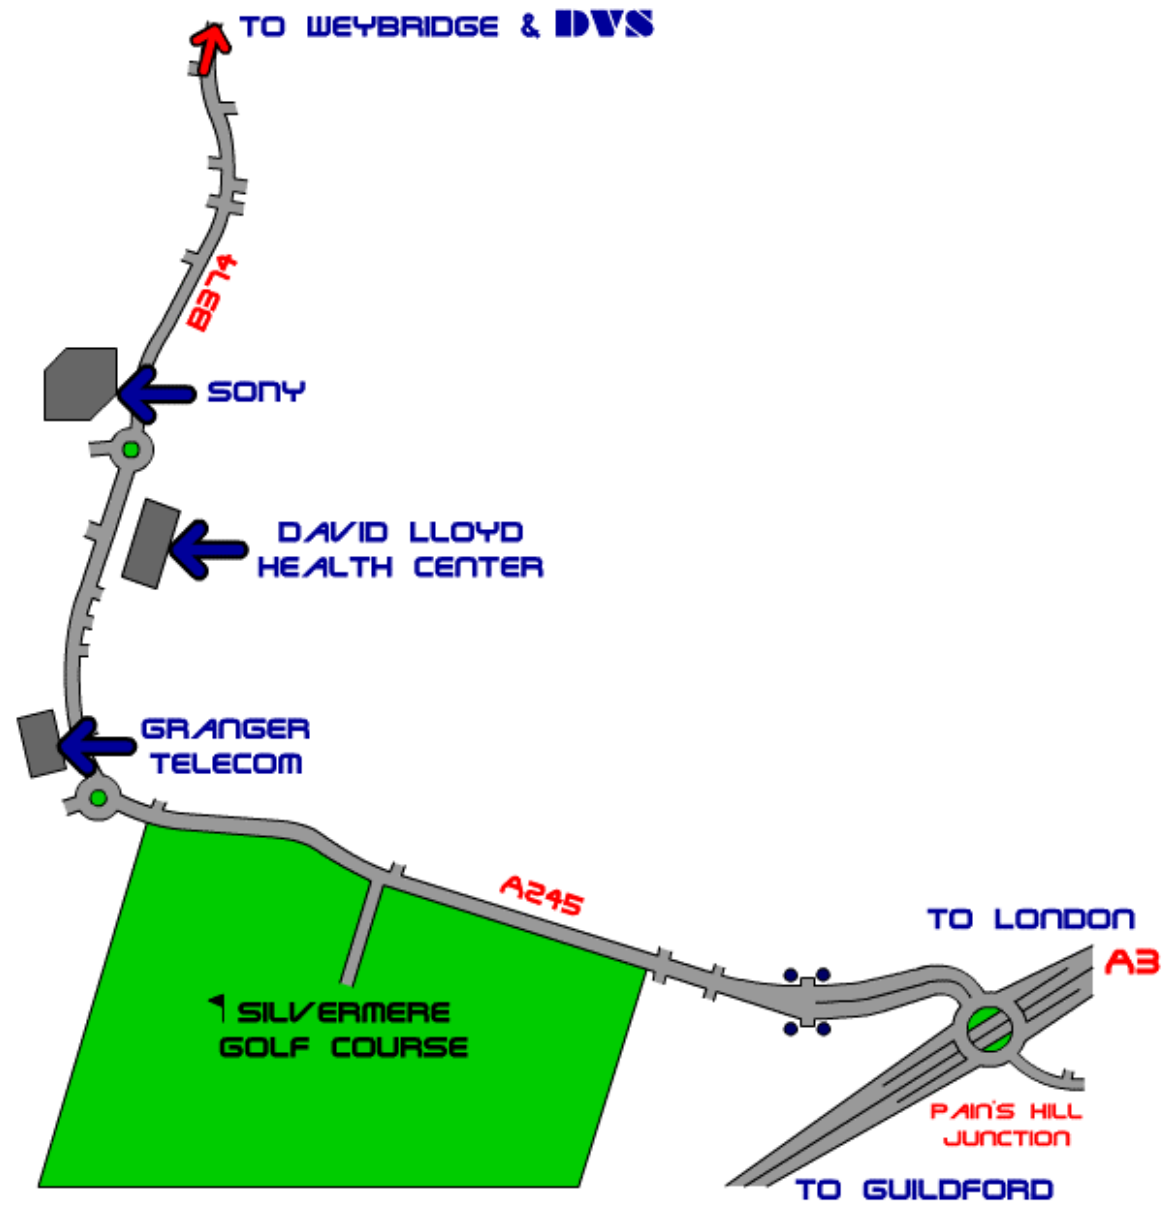

35 Church St, Weybridge, Surrey KT13 8DG      Tel: +44 (0)1932 84 64 84

35 Church St, Weybridge, Surrey KT13 8DG Tel: +44 (0)1932 84 64 84